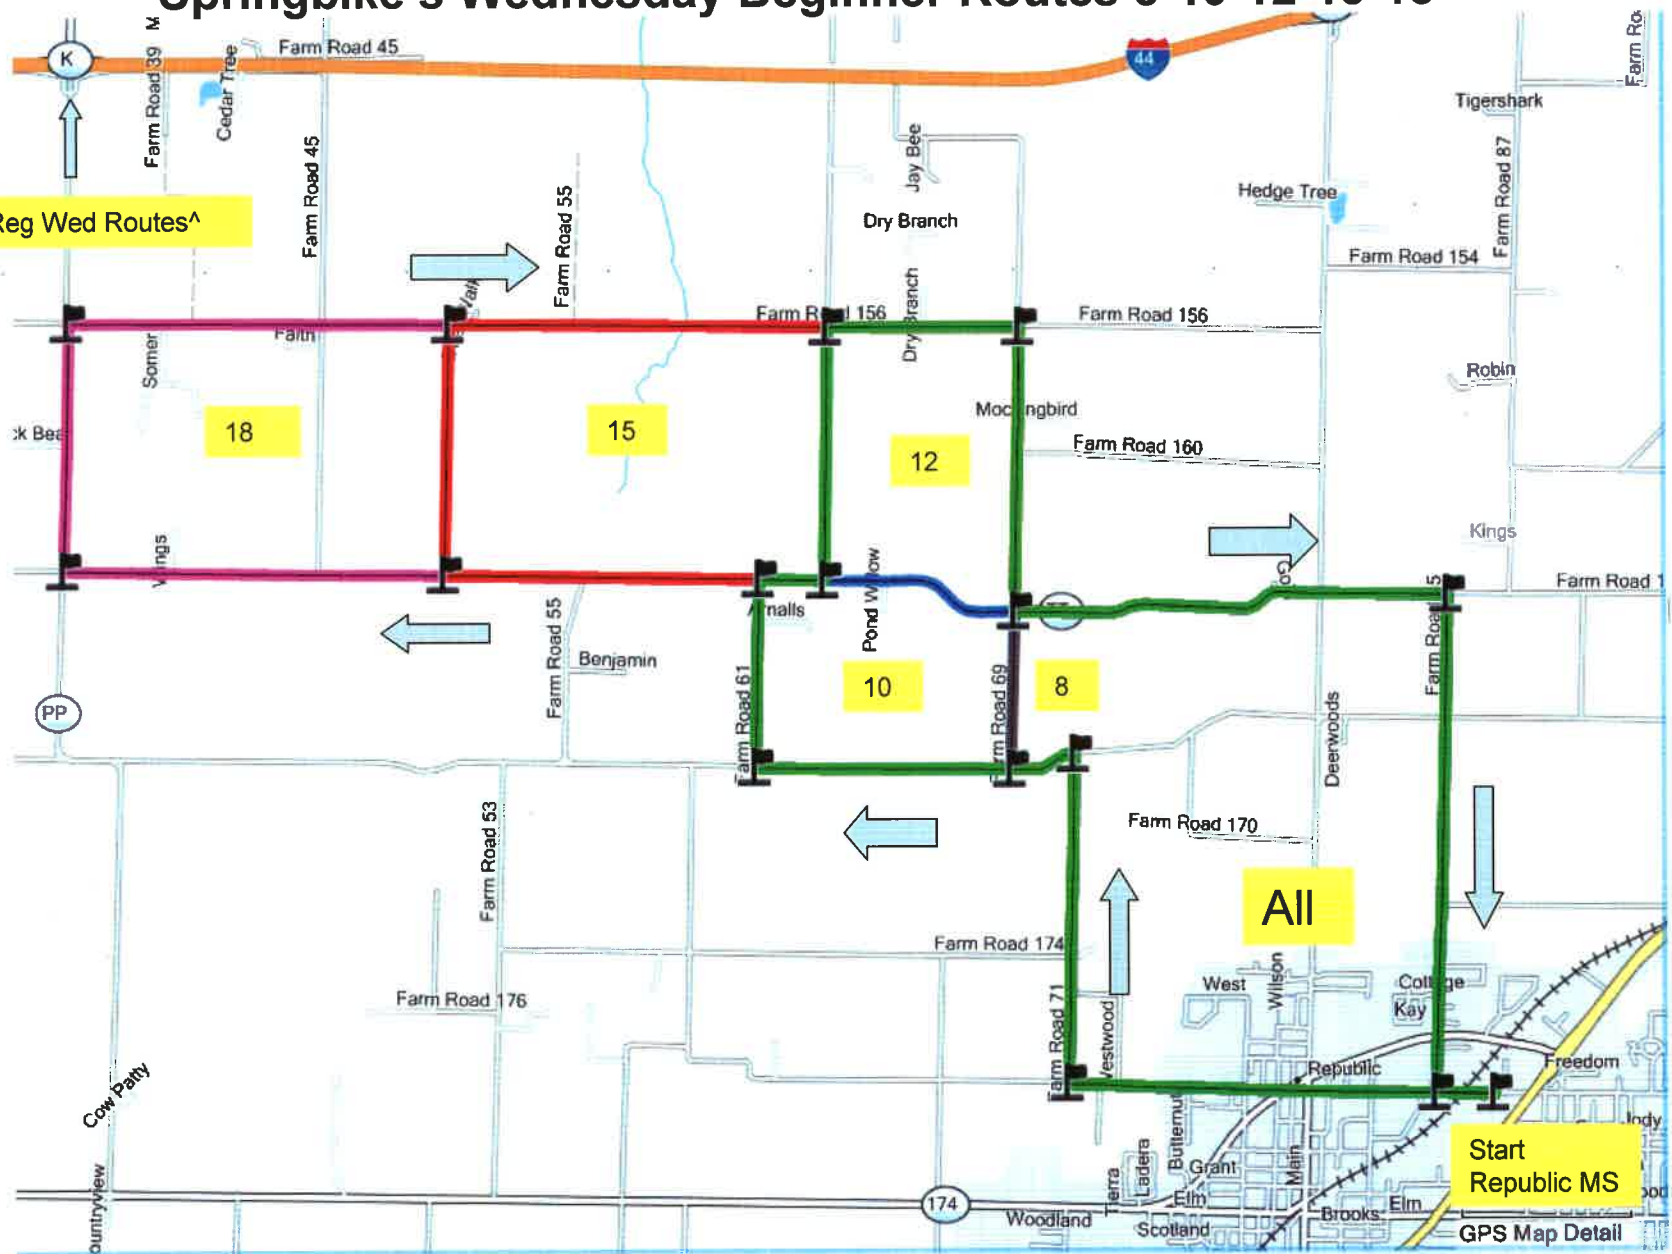

Springbike's Wednesday Beginner Routes 8-10-12-15-18

^To Reg Wed Routes^

GPS Map Detail